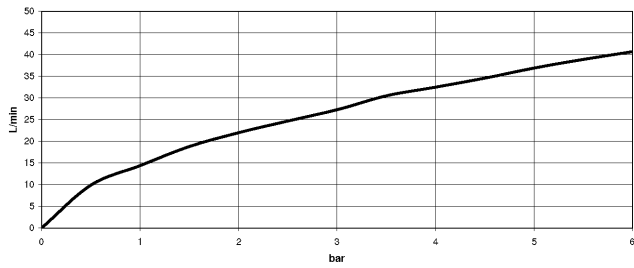

xGRID Attachment set for integrating in the dry wall construction -

12 340 970 90

Required miscellaneous

xGRID Installation track 555 mm -

12 360 970 90

Concealed single-lever mixer with backflow preventor -

35 021 970 90

mm [inches]

Flow rate chart

Certificates

DVGW_DW-
6512DN0126.

Belgaqua_21-385-
27_11.

LGA_19863.

WRAS_2207012.