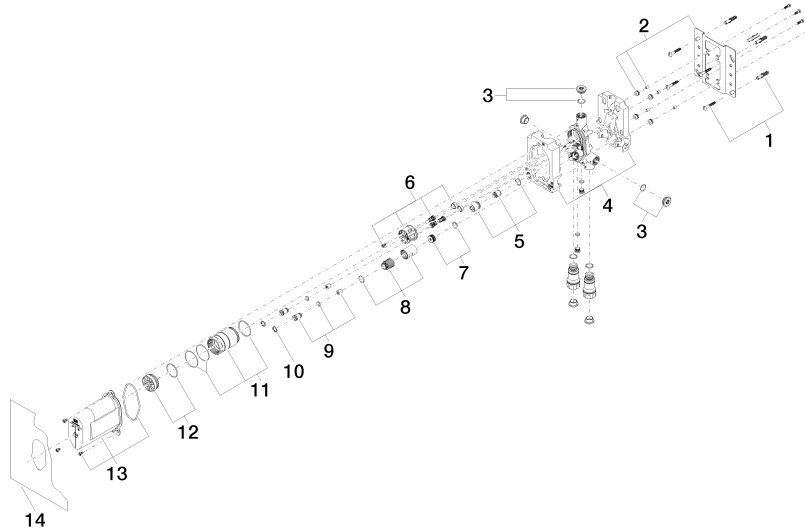

xGRID Attachment set for integrating in the dry wall construction -

12 340 970 90

Required miscellaneous

xGRID Installation track 555 mm -

12 360 970 90

Concealed single-lever mixer with backflow preventor -

35 021 970 90

mm [inches]

Flow rate chart

Certificates

DVGW_DW-
6512DN0126.

Belgaqua_21-385-
27_11.

LGA_19863.

WRAS_2207012.

Concealed single-lever mixer with backflow preventor -

35 021 970 90

Spare parts list

No.	Item Number	Name	Quantity used	Delivery time
1	04 30 31 024 01 90	fixing set	2	2
2	04 17 20 128 00 90	holder	1	2
3	04 31 20 006 00 90	plug	2	2
4	09 11 11 058 90	accessories	1	2
5	90 17 01 188 00 90	insert	1	2
6	90 18 40 151 00 90	insert	1	2
7	90 31 20 098 00 90	plug	1	2
8	90 17 01 189 00 90	sleeve	1	2
9	04 24 03 223 00 90	insert	2	2
10	09 16 01 014 90	ring	2	2
11	90 17 01 187 00 90	sleeve	1	2
12	04 31 20 100 00 90	plug	1	2
13	90 21 02 148 00 90	cap	1	2
14	04 14 03 155 00 90	gasket kit	1	2