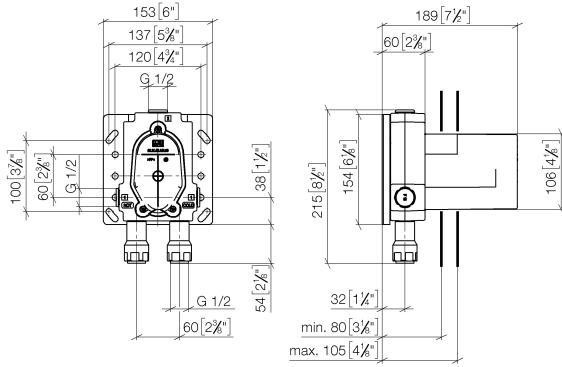

xGRID Attachment set for integrating in the dry wall construction -

12 340 970 90

Required miscellaneous

xGRID Installation track 555 mm -

12 360 970 90

Concealed single-lever mixer with backflow preventor -

35 021 970 90

mm [inches]

Flow rate chart

Certificates

DVGW_DW-
6512DN0126.

Belgaqua_21-385-
27_11.

LGA_19863.

WRAS_2207012.